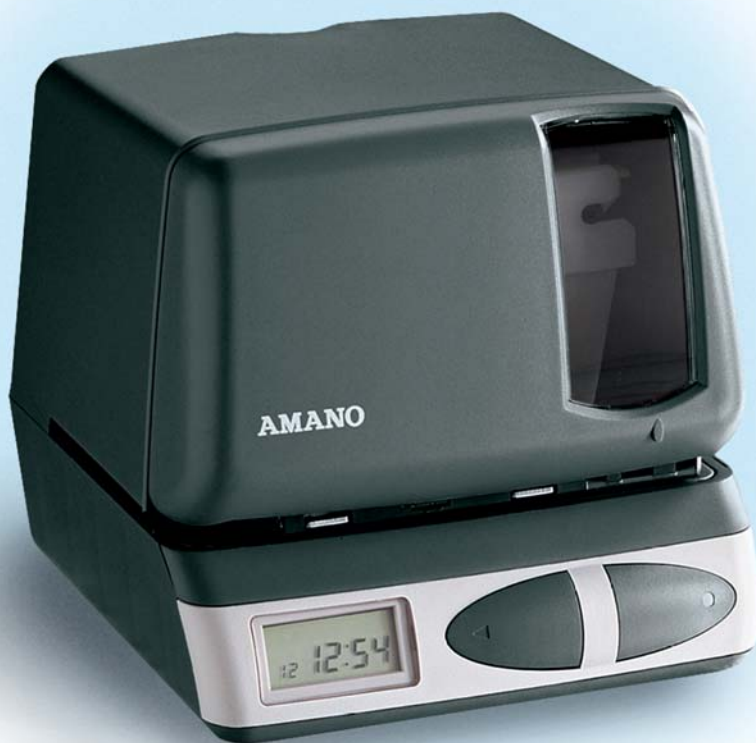

PIX-21

Series

Portable Electronic Time Recorder & Time Stamp

Engineered for value, simplicity and durability, the portable PIX-21 Series electronic time clock suits small business applications. The PIX-21 eliminates manual time sheets and the errors that usually accompany such methods—contributing to savings right to your bottom line. Ten-message printing along with the date/time stamp allows the PIX-21 to function as a verification and tracking device for other important company documents.

SPECIFICATIONS

POWER SUPPLY

AC120V ±10%, 60Hz

POWER CONSUMPTION

Normal: 3W, Maximum: 6W

AMBIENT TEMPERATURE

14°F-113°F (-10°C-45°C)

HUMIDITY

10% ~ 90% (no condensation)

DIMENSIONS

6"H x 5.50"W x 6.50"D (150 x 140 x 165mm)

WEIGHT

4.2 lbs. (1.8 kg)

ENVIRONMENT

Indoor use only, dust free, not in direct sunlight

Specifications are approximate and are subject to change without notice.

FEATURES

- ▶ **Battery backup**
- ▶ **AC adapter operation**
- ▶ **Wall or table mount**
- ▶ **Easy to read digital clock face**
- ▶ **Perpetual calendar**
- ▶ **Auto Daylight Saving Time**
- ▶ **Programmable print styles, regular or military**
- ▶ **Prints in minutes, tenths and hundredths**
- ▶ **Prints 10 messages: VOID, SENT, PAID, ORIGN, RCV'D, CFM'D, FILE, APR'D, FAX'D, CMPL'D**
- ▶ **Automatic or manual print**
- ▶ **Quartz accuracy**
- ▶ **Car battery operation (optional - A022)**