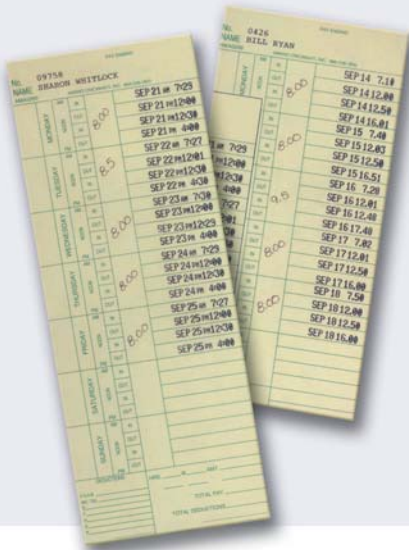

PIX-21

Series

Portable Electronic Time Recorder & Time Stamp

Engineered for value, simplicity and durability, the portable PIX-21 Series electronic time clock suits small business applications. The PIX-21 eliminates manual time sheets and the errors that usually accompany such methods—contributing to savings right to your bottom line. Ten-message printing along with the date/time stamp allows the PIX-21 to function as a verification and tracking device for other important company documents.

10% ~ 90% (no condensation)

DIMENSIONS

6"H x 5.50"W x 6.50"D (150 x 140 x 165mm)

WEIGHT

4.2 lbs. (1.8 kg)

ENVIRONMENT

Indoor use only, dust free, not in direct sunlight

Specifications are approximate and are subject to change without notice.